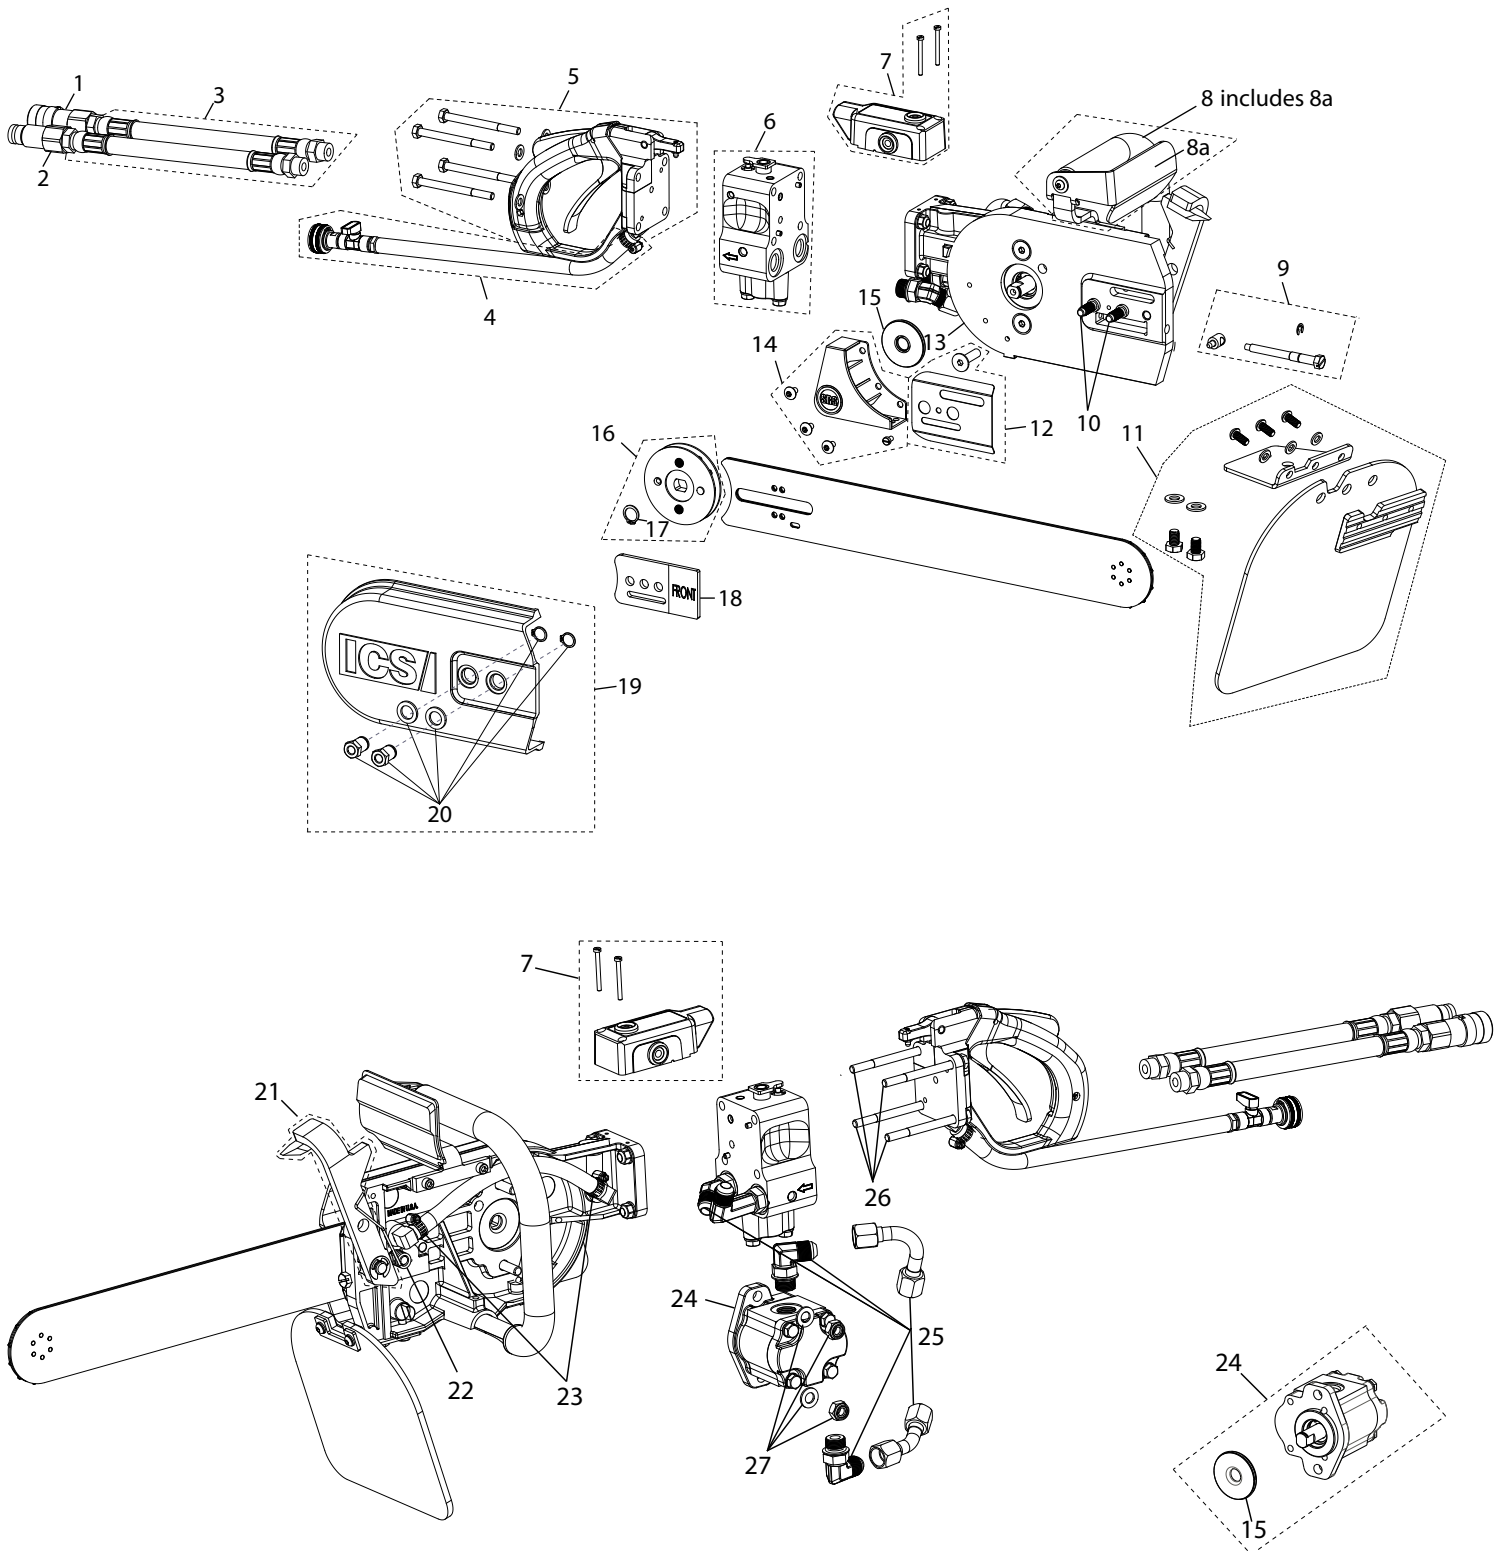

Diamond Tools and Equipment
for Construction and Infrastructure

Replacement Parts & Accessories Price List

890 Series Hydraulic Concrete Saw

Effective July 1, 2015

TABLE OF CONTENTS

890 Series Hydraulic Concrete Saw

ITEM DESCRIPTION	PAGE
890 Series Hydraulic Saw Service Parts & Kits	2
890 Series Hydraulic Saw Assembly	3 - 4

SERVICE PARTS & KITS

890 Series Hydraulic Concrete Saw

Part No.	Description	MSRP
70619	890 Series Tensioning Screws, Hydraulic Saws	\$13.50
71526	890 Series Hydraulic Valve Spool Kit	\$84.00
72296	890 Series Hydraulic Valve Seal Kit	\$27.00
72347	890 Series Hydraulic Trigger Lock-Out Spring & Pin Kit	\$22.80
506026	890 Series Hydraulic Trigger & Lock-Out Kit	\$39.50
507407	890 Series Hydraulic Front Handle Fastener Kit	\$30.50
518869	890 Series Hydraulic Water Valve Kit, includes clip, plunger, spring, ball & water bridge spindle	\$101.50
564961	890 Series Motor Conversion Kit 8 gpm (30 lpm) - includes drive sprocket/motor bolts	\$724.50
564960	890 Series Motor Conversion Kit 12 gpm (45 lpm) - includes drive sprocket/motor bolts	\$724.50
528594	890 Series Motor Seal Kit	\$119.50
564923	890 Series Shaft Conversion/Replacement Kit 8 gpm (30 lpm)	\$336.40
564924	890 Series Shaft Conversion/Replacement Kit 12 gpm (45 lpm)	\$336.40
540291	890 Series Side Cover Gasket	\$15.55
72342	890 Series Hydraulic Motor Bolt Kit	\$21.75
540290	890 Series Hydraulic End Cap Set	\$15.55
72344	890 Series Valve Bolt Kit	\$23.85
530046	890 Series FORCE4™ Bar Nose Sprocket Repair Kit	\$39.33
566059	890 Series Water Shut-off Valve Kit	\$51.75