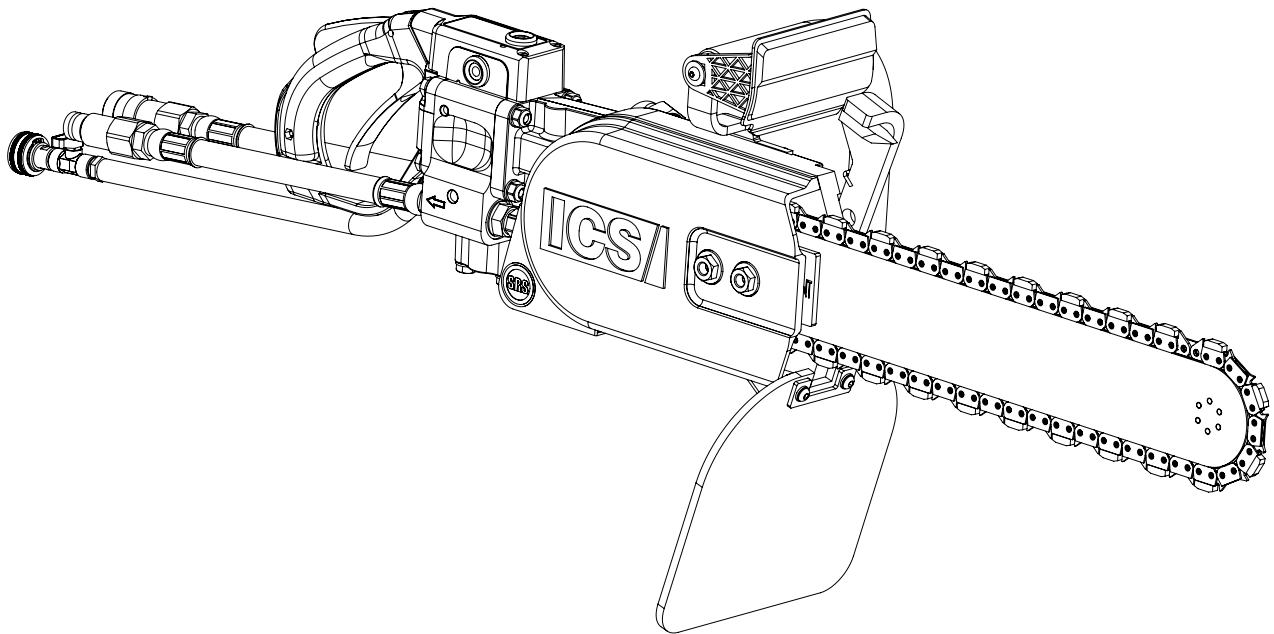

Diamond Tools and Equipment
for Construction and Infrastructure

Replacement Parts & Accessories Price List

890 Series Hydraulic Concrete Saw

Effective July 1, 2015

TABLE OF CONTENTS

890 Series Hydraulic Concrete Saw

ITEM DESCRIPTION	PAGE
890 Series Hydraulic Saw Service Parts & Kits	2
890 Series Hydraulic Saw Assembly	3 - 4

SERVICE PARTS & KITS

890 Series Hydraulic Concrete Saw

Part No.	Description	MSRP
70619	890 Series Tensioning Screws, Hydraulic Saws	\$13.50
71526	890 Series Hydraulic Valve Spool Kit	\$84.00
72296	890 Series Hydraulic Valve Seal Kit	\$27.00
72347	890 Series Hydraulic Trigger Lock-Out Spring & Pin Kit	\$22.80
506026	890 Series Hydraulic Trigger & Lock-Out Kit	\$39.50
507407	890 Series Hydraulic Front Handle Fastener Kit	\$30.50
518869	890 Series Hydraulic Water Valve Kit, includes clip, plunger, spring, ball & water bridge spindle	\$101.50
564961	890 Series Motor Conversion Kit 8 gpm (30 lpm) - includes drive sprocket/motor bolts	\$724.50
564960	890 Series Motor Conversion Kit 12 gpm (45 lpm) - includes drive sprocket/motor bolts	\$724.50
528594	890 Series Motor Seal Kit	\$119.50
564923	890 Series Shaft Conversion/Replacement Kit 8 gpm (30 lpm)	\$336.40
564924	890 Series Shaft Conversion/Replacement Kit 12 gpm (45 lpm)	\$336.40
540291	890 Series Side Cover Gasket	\$15.55
72342	890 Series Hydraulic Motor Bolt Kit	\$21.75
540290	890 Series Hydraulic End Cap Set	\$15.55
72344	890 Series Valve Bolt Kit	\$23.85
530046	890 Series FORCE4™ Bar Nose Sprocket Repair Kit	\$39.33
566059	890 Series Water Shut-off Valve Kit	\$51.75