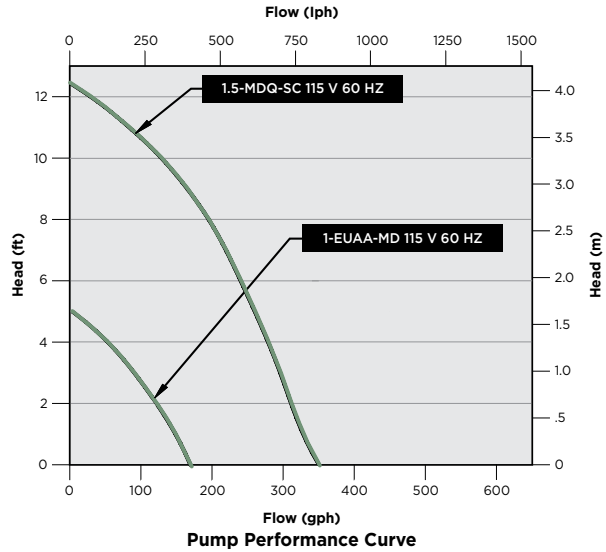

Aquarium Pump 

ITEM 585514 | MODEL TE-5.5-MDQ-SC

- Magnetic Drive
- Salt or Fresh Water
- 1" FNPT Intake
- 3/4" MNPT Discharge
- 2150 gph @ 5 ft
- Inline

Aquarium Pumps

AQUARIUM SERIES PUMP SPECIFICATIONS