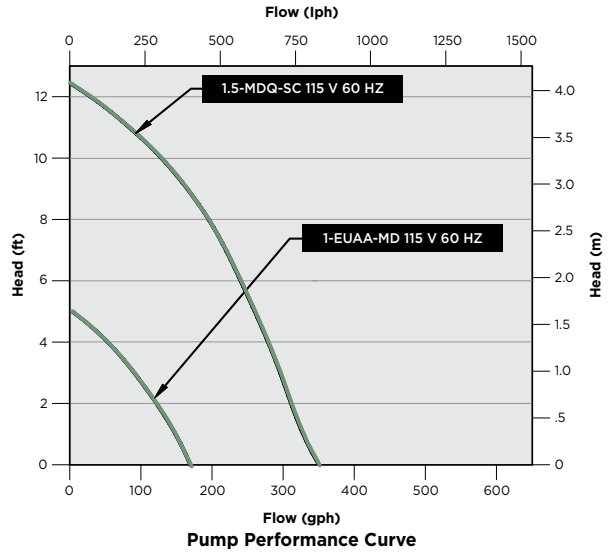

Aquarium Pumps

AQUARIUM SERIES PUMP SPECIFICATIONS

Model	Item No.	Intake Size	Disch. Size	Motor					Max. psi	Shut-off Head (ft)	Gallons Per Hour @ Head					Dimension-S (in)			Wt. Pkd. Lbs.
				Volts	Hz	hp	Watts	Amps			1'	3'	6'	10'	20'	Ht.	Lg.	Wd.	
1-EUAA-MD	588205	1/2" OD	1/2" OD	115	60	1/200	17	.3	2.2	5.0	150	105	----	----	----	3.6	4.8	2.8	3.0
1.5-MDQ-SC	589200	1/2" MNPT	1/2" MNPT	115	60	1/30	82	1.1	5.4	12.5	325	300	245	130	----	4.5	7.9	3.5	4.5
2-MDQ-SC	580506	1/2" FNPT	1/2" MNPT	115	60	1/30	96	1.6	6.2	14.4	510	465	410	305	----	5.0	9.1	4.0	6.5
2-MDQX-SC	580507	1" FNPT	1" MNPT	115	60	1/30	110	1.5	3.5	8.1	770	640	370	----	----	5.3	9.4	4.0	6.5
3-MDQ-SC	581506	3/4" FNPT	1/2" MNPT	115	60	1/15	90	.8	7.8	18.0	700	650	590	475	----	4.9	11.4	3.9	9.3
3-MDQX-SC	581507	1" FNPT	1" MNPT	115	60	1/15	100	.9	6.1	14.0	1100	1000	875	590	----	5.3	11.9	4.0	9.3
3-MDQX-SC	581517	1" FNPT	1" MNPT	230	50/60	1/15	100	.4	4.1	9.5	925	850	680	----	----	5.3	11.9	4.0	9.3
4-MDQ-SC	582506	1" FNPT	1/2" MNPT	115	60	1/10	150	1.3	10.5	24.3	850	810	765	680	330	5.0	10.6	5.5	10.3
4-MDQX-SC	582507	1" FNPT	1" MNPT	115	60	1/10	145	1.3	7.4	17.0	1325	1225	1080	800	----	5.3	11.0	5.5	10.5
TE-5.5-MDQ-SC*	585514	1" FNPT	3/4" MNPT	115	60	1/2	445	4.6	20.0	44.0	NA	2200	2100	1900	1680	7.0	15.3	8.8	35.0
				230	50	1/2	445	2.5	13.2	30.5	NA	1725	1650	1550	1140				

Legend:

FNPT = Female National Pipe Thread
MNPT = Male National Pipe Thread
OD = Outside Diameter
NA = Not Available

* Pump power cord not provided.
Other models listed have 6' power cords.