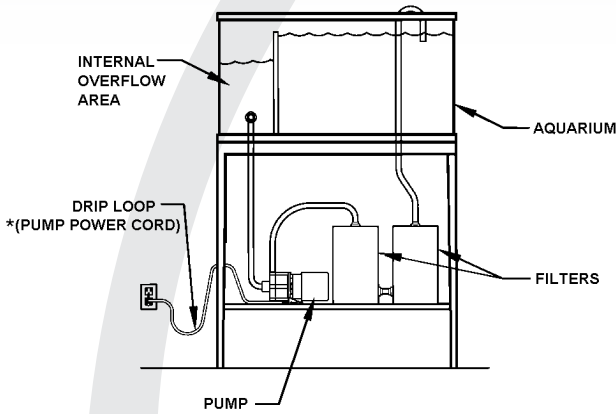

Aquarium Pumps

TYPICAL INSTALLATIONS

Accessories

LED LIGHTING

- Offers a compact lighting option that operates wet or dry.
- Comes in four color options that can be powered by the sun using the optional solar panel.
- Up to 12 will fit on the plug transformer and 6 will power on solar panel.