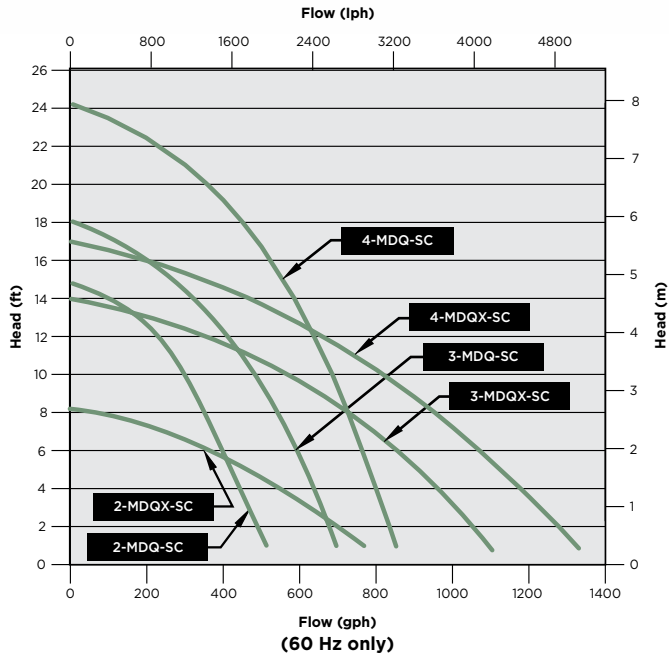

Aquarium Pumps

AQUARIUM SERIES PUMP SPECIFICATIONS

Model	Item No.	Intake Size	Disch. Size	Motor					Max. psi	Shut-off Head (ft)	Gallons Per Hour @ Head					Dimension-S (in)			Wt. Pkd. Lbs.
				Volts	Hz	hp	Watts	Amps			1'	3'	6'	10'	20'	Ht.	Lg.	Wd.	
1-EUAA-MD	588205	1/2" OD	1/2" OD	115	60	1/200	17	.3	2.2	5.0	150	105	----	----	----	3.6	4.8	2.8	3.0
1.5-MDQ-SC	589200	1/2" MNPT	1/2" MNPT	115	60	1/30	82	1.1	5.4	12.5	325	300	245	130	----	4.5	7.9	3.5	4.5
2-MDQ-SC	580506	1/2" FNPT	1/2" MNPT	115	60	1/30	96	1.6	6.2	14.4	510	465	410	305	----	5.0	9.1	4.0	6.5
2-MDQX-SC	580507	1" FNPT	1" MNPT	115	60	1/30	110	1.5	3.5	8.1	770	640	370	----	----	5.3	9.4	4.0	6.5
3-MDQ-SC	581506	3/4" FNPT	1/2" MNPT	115	60	1/15	90	.8	7.8	18.0	700	650	590	475	----	4.9	11.4	3.9	9.3
3-MDQX-SC	581507	1" FNPT	1" MNPT	115	60	1/15	100	.9	6.1	14.0	1100	1000	875	590	----	5.3	11.9	4.0	9.3
3-MDQX-SC	581517	1" FNPT	1" MNPT	230	50/60	1/15	100	.4	4.1	9.5	925	850	680	----	----	5.3	11.9	4.0	9.3
4-MDQ-SC	582506	1" FNPT	1/2" MNPT	115	60	1/10	150	1.3	10.5	24.3	850	810	765	680	330	5.0	10.6	5.5	10.3
4-MDQX-SC	582507	1" FNPT	1" MNPT	115	60	1/10	145	1.3	7.4	17.0	1325	1225	1080	800	----	5.3	11.0	5.5	10.5
TE-5.5-MDQ-SC*	585514	1" FNPT	3/4" MNPT	115	60	1/2	445	4.6	20.0	44.0	NA	2200	2100	1900	1680	7.0	15.3	8.8	35.0
				230	50	1/2	445	2.5	13.2	30.5	NA	1725	1650	1550	1140				

Legend:

FNPT = Female National Pipe Thread
MNPT = Male National Pipe Thread
OD = Outside Diameter
NA = Not Available

* Pump power cord not provided.
Other models listed have 6' power cords.