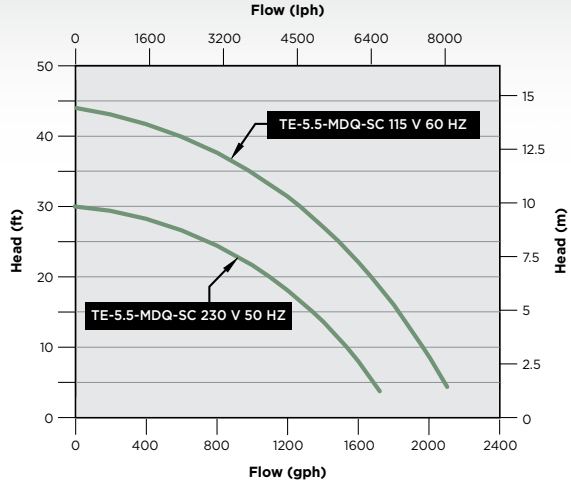

Aquarium Pump 

ITEM 585514 | MODEL TE-5.5-MDQ-SC

- Magnetic Drive
- Salt or Fresh Water
- 1" FNPT Intake
- 3/4" MNPT Discharge
- 2150 gph @ 5 ft
- Inline

Aquarium Pumps

AQUARIUM SERIES PUMP SPECIFICATIONS