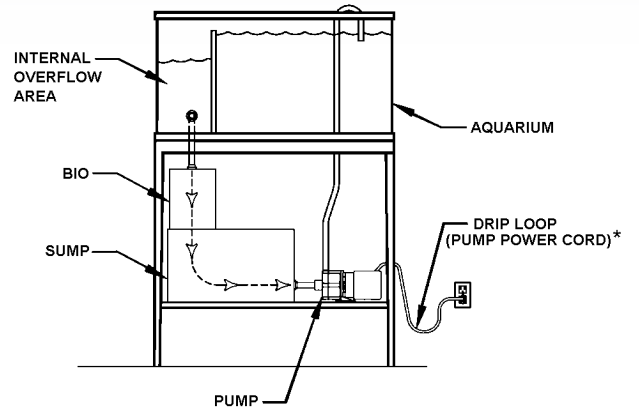

Aquarium Pumps

TYPICAL INSTALLATIONS

Accessories

LED LIGHTING

- Offers a compact lighting option that operates wet or dry.
- Comes in four color options that can be powered by the sun using the optional solar panel.
- Up to 12 will fit on the plug transformer and 6 will power on solar panel.