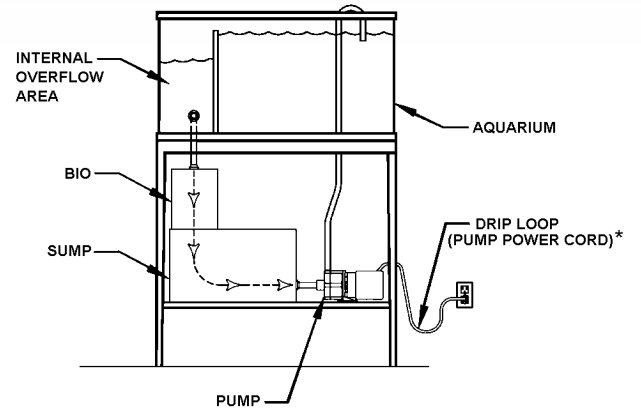

Aquarium Pumps

TYPICAL INSTALLATIONS

Accessories

LED LIGHTING

- Offers a compact lighting option that operates wet or dry.
- Comes in four color options that can be powered by the sun using the optional solar panel.
- Up to 12 will fit on the plug transformer and 6 will power on solar panel.